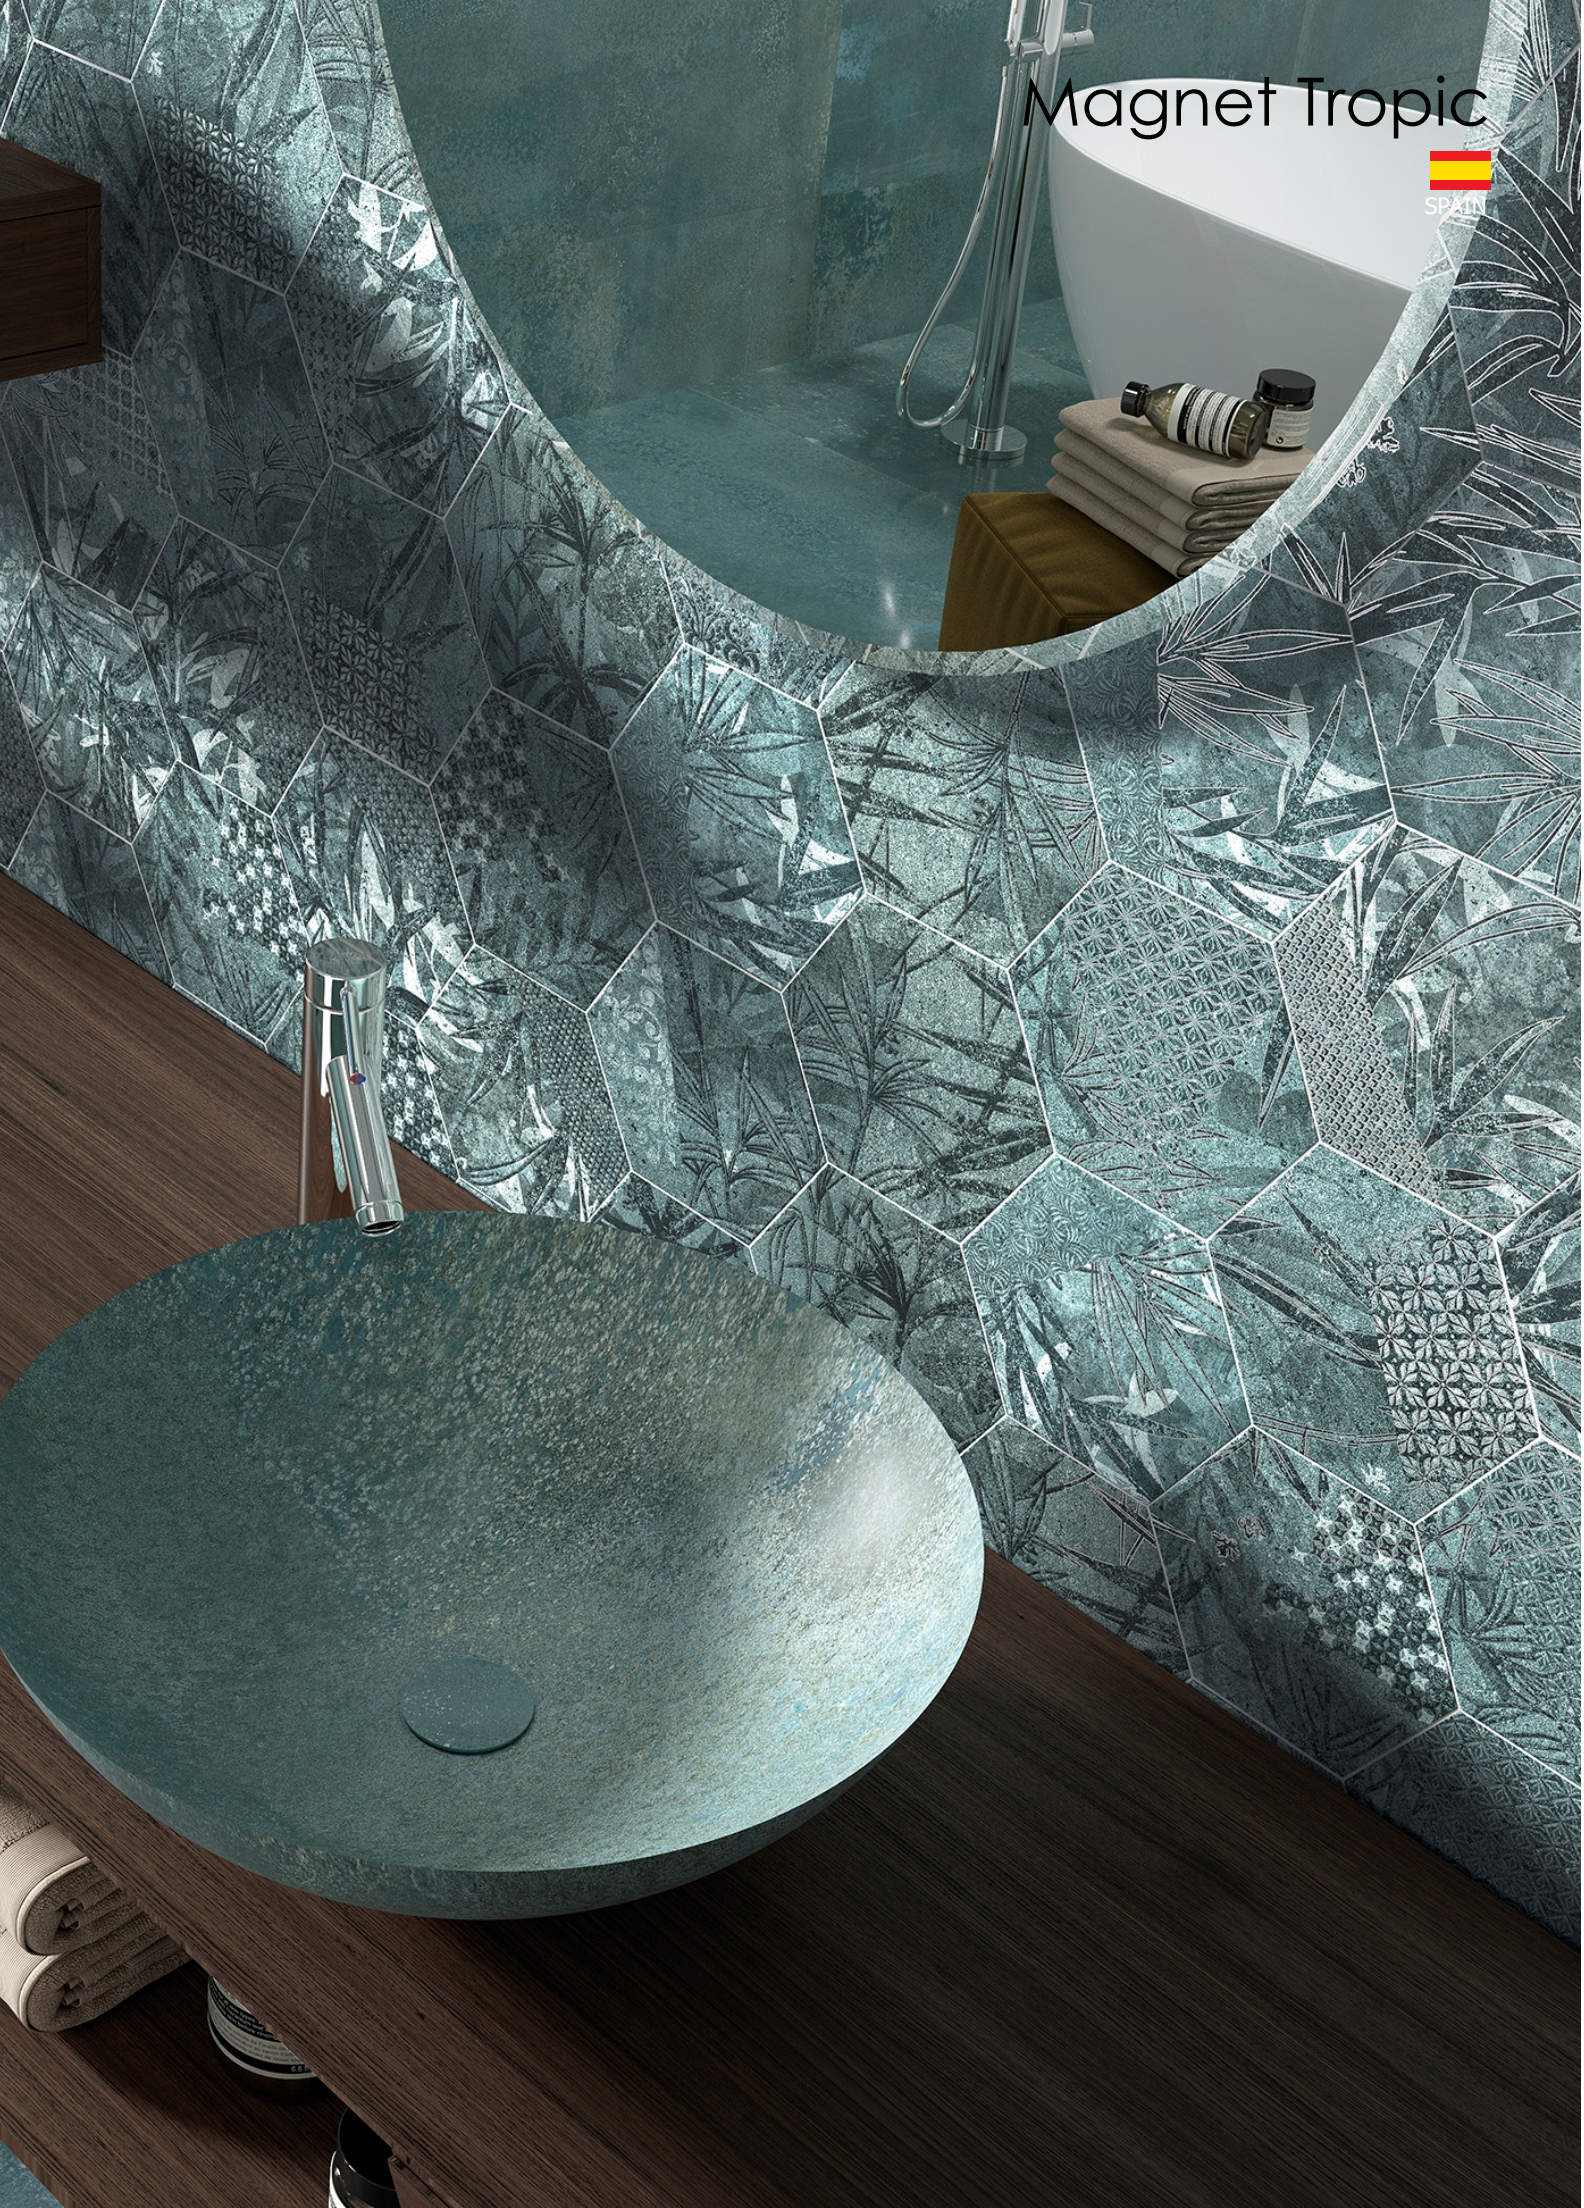

Magnet Tropic